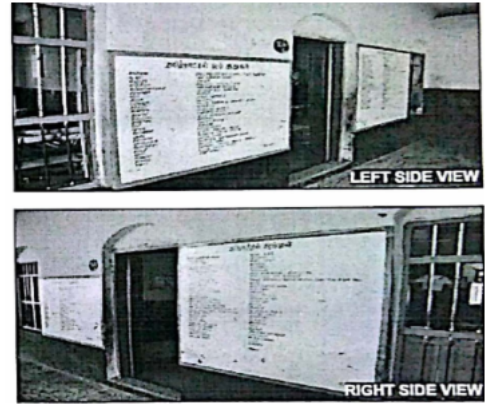

Polling Station Front View