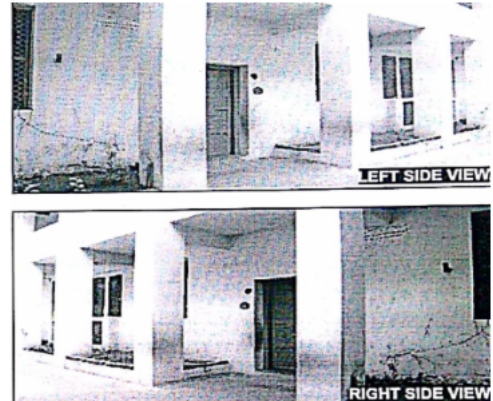

Polling Station Front View