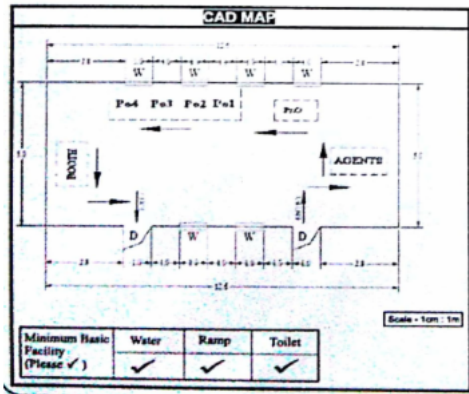

Nazri Naksha

Google Map View

Polling Station Building Front View

Polling Station Front View

Cad View

Key MAP View