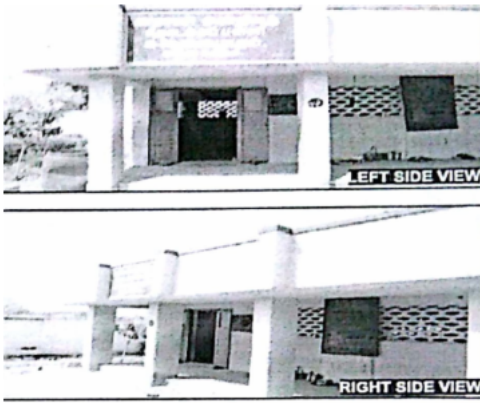

Polling Station Building Front View

Polling Station Front View