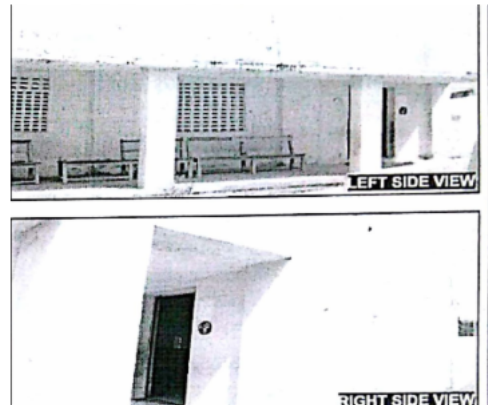

Polling Station Front View