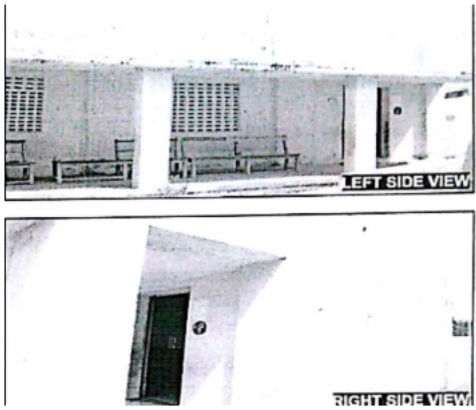

Polling Station Building Front View