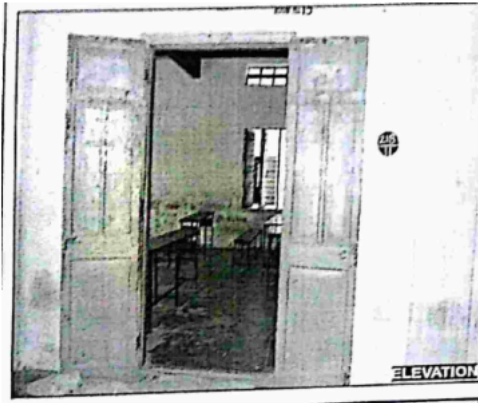

Polling Station Building Front View