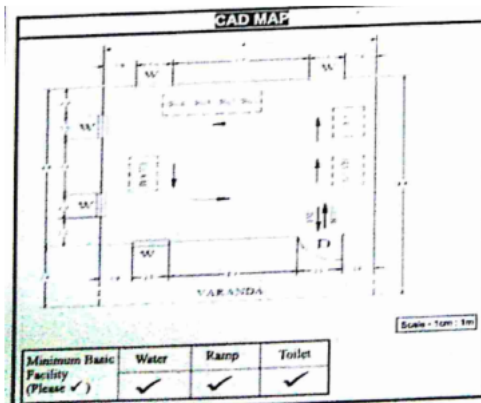

Nazri Naksha

Google Map View

Polling Station Building Front View

Polling Station Front View

Cad View

Key MAP View