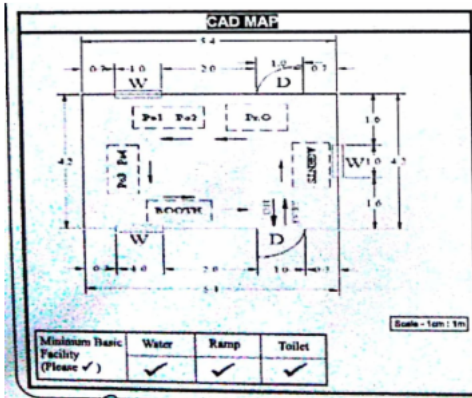

Nazri Naksha

Google Map View

Polling Station Building Front View

Polling Station Front View

Cad View

Key MAP View