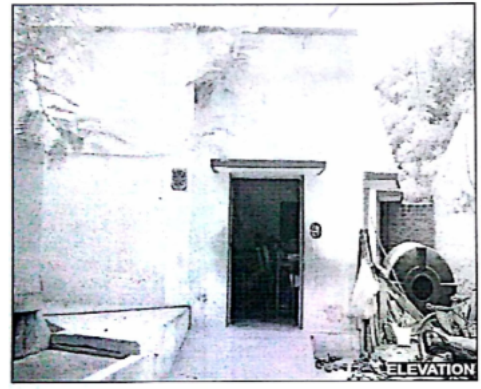

Polling Station Front View