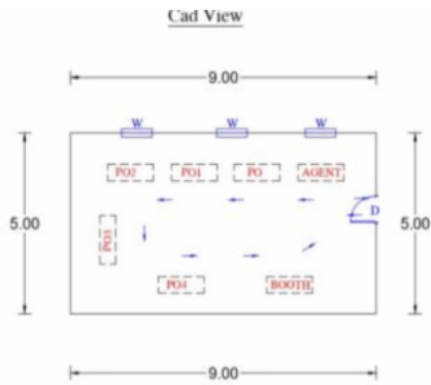

Nazri Naksha

Google Map View

Polling Station Building Front View

Polling Station Front View

Cad View

Key MAP View