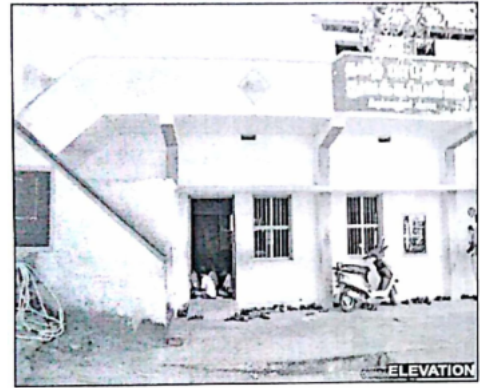

Polling Station Front View