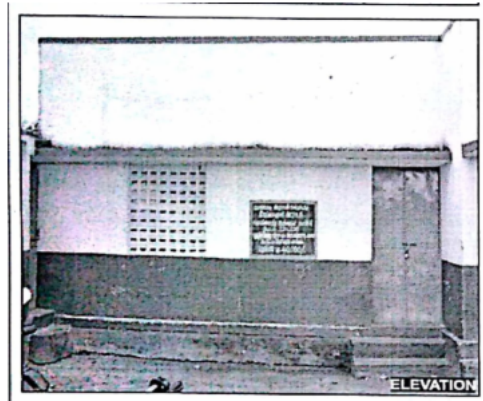

Polling Station Building Front View

Polling Station Front View