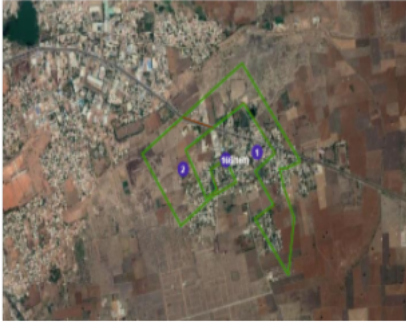

Nazri Naksha

Google Map View