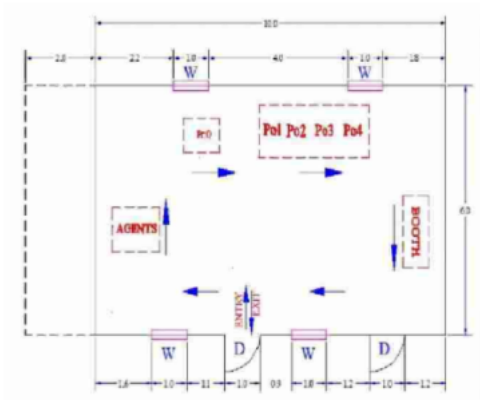

Nazri Naksha

Google Map View

Cad View