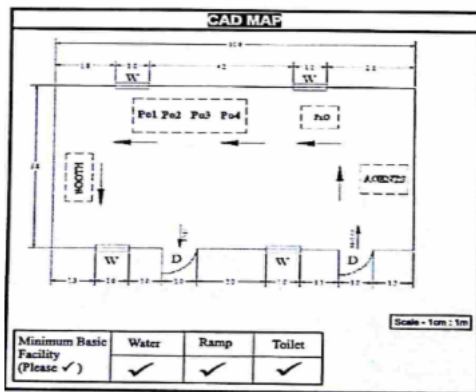

Nazri Naksha

Google Map View

Polling Station Building Front View

Polling Station Front View

Cad View

Key MAP View