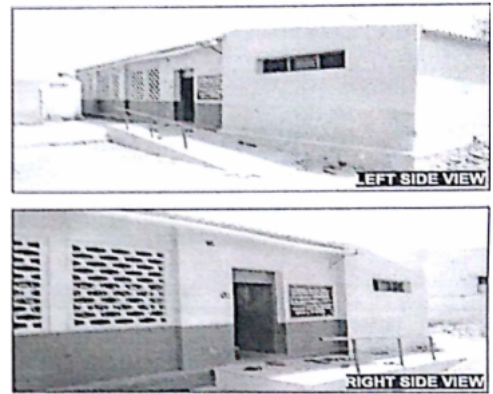

Polling Station Front View