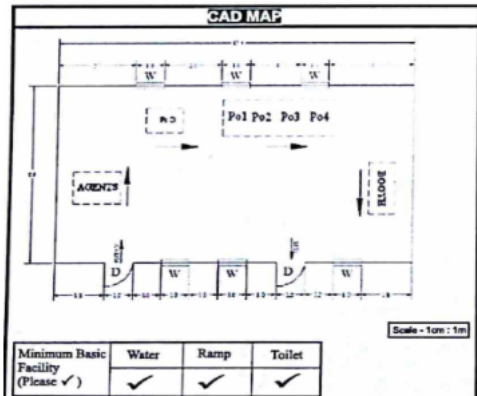

Nazri Naksha

Google Map View

Polling Station Building Front View

Polling Station Front View

Cad View

Key MAP View