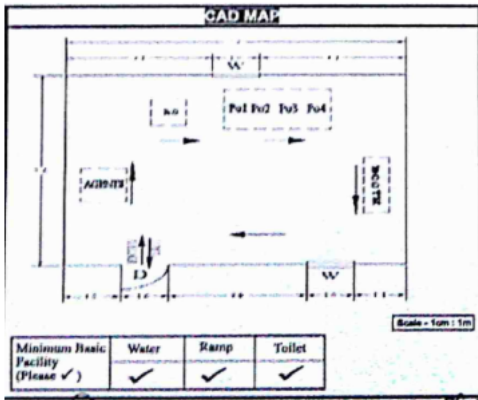

Nazri Naksha

Google Map View

Polling Station Building Front View

Polling Station Front View

Cad View

Key MAP View