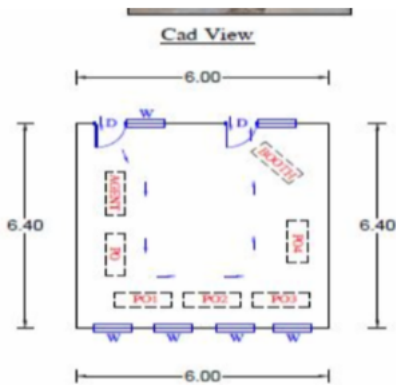

Nazri Naksha

Google Map View

Polling Station Building Front View

Polling Station Front View

Cad View

Key MAP View