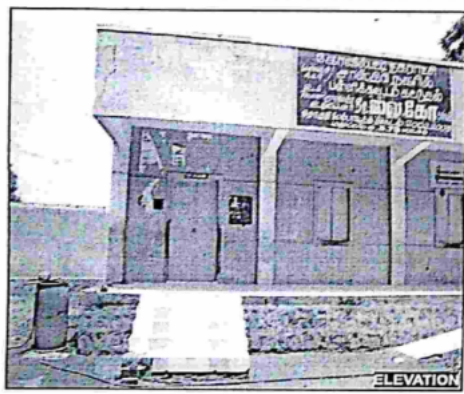

Polling Station Building Front View