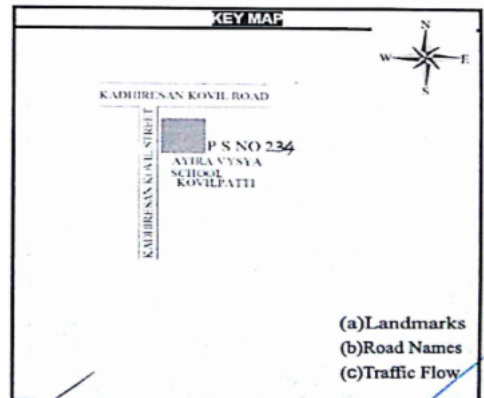

Key MAP View

(a) Landmarks
(b) Road Names
(c) Traffic Flow