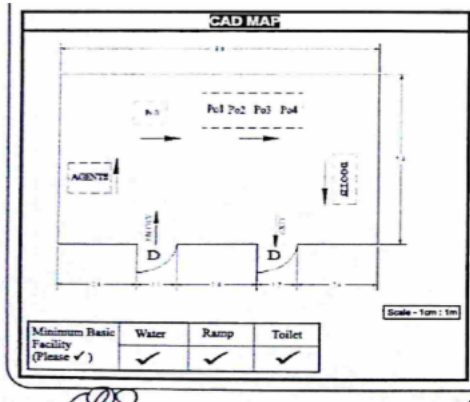

Nazri Naksha

Google Map View

Polling Station Building Front View

Polling Station Front View

Cad View

Key MAP View

(a) Landmarks
(b) Road Names
(c) Traffic Flow