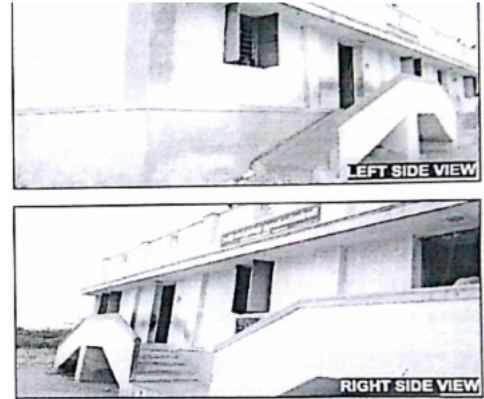

Polling Station Front View