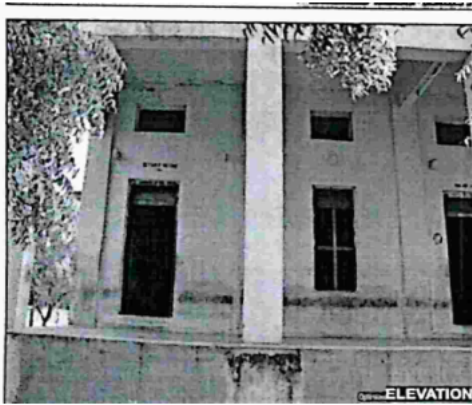

Polling Station Building Front View

Polling Station Front View