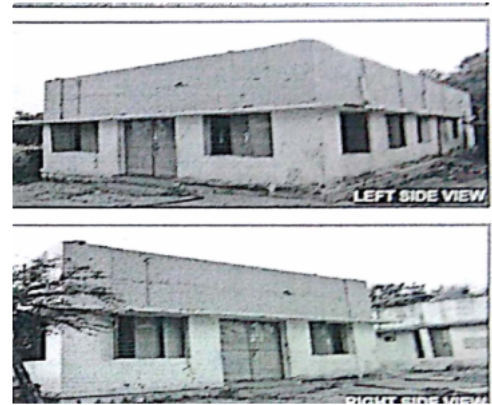

Polling Station Building Front View

Polling Station Front View