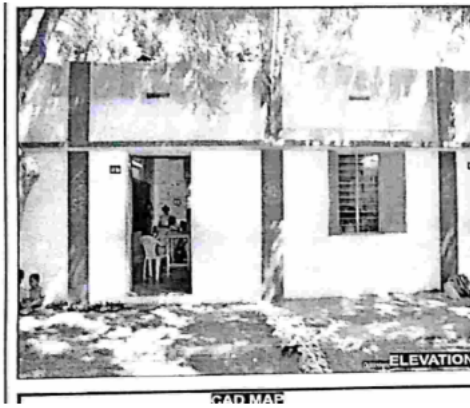

Polling Station Building Front View

Polling Station Front View