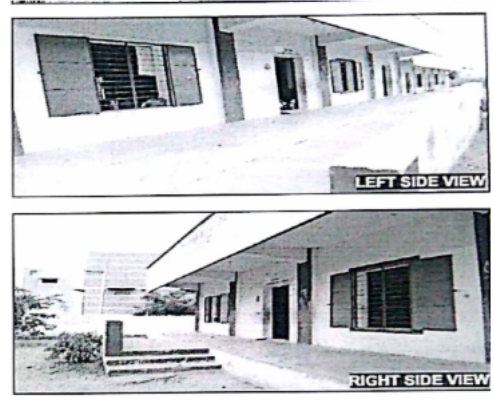

Polling Station Front View