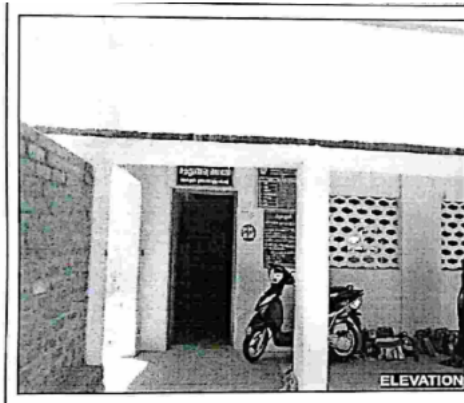

Polling Station Building Front View