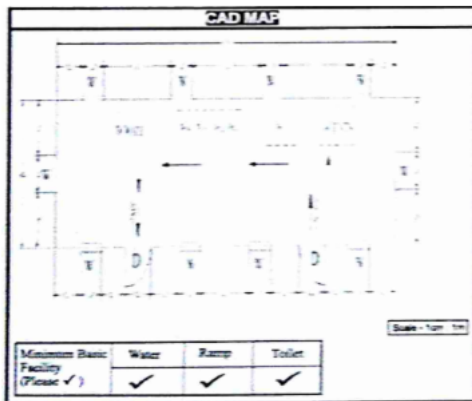

Nazri Naksha

Google Map View

Polling Station Building Front View

Polling Station Front View

Cad View

Key MAP View