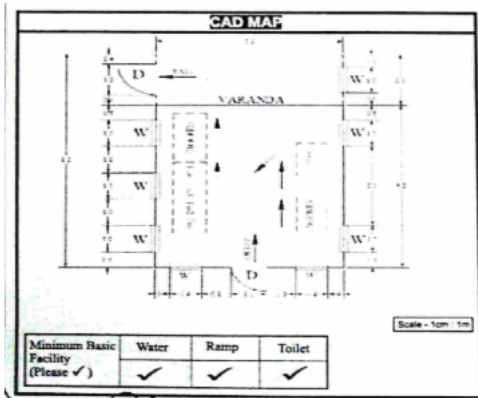

Nazri Naksha

Google Map View

Polling Station Building Front View

Polling Station Front View

Cad View

Key MAP View