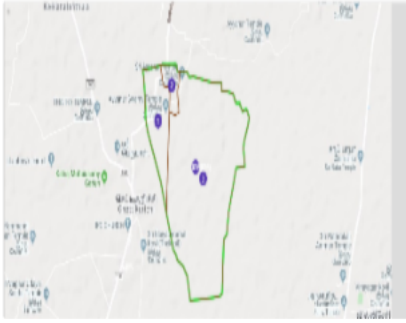

Nazri Naksha

Google Map View