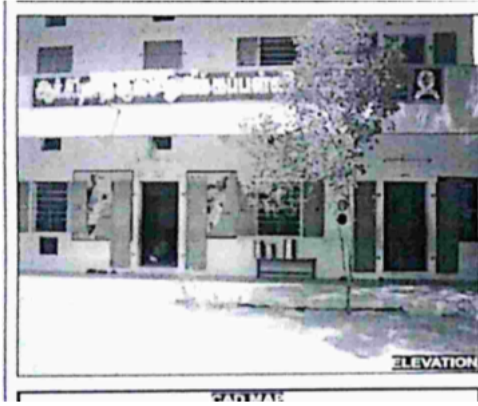

Polling Station Building Front View