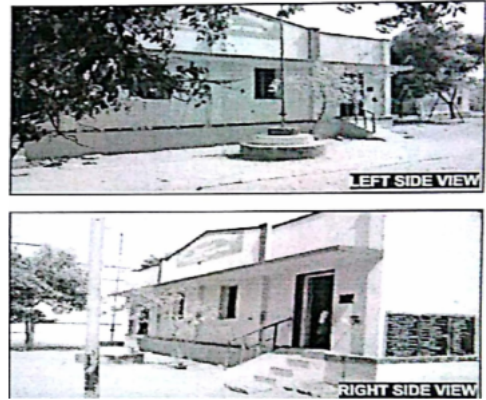

Polling Station Building Front View

Polling Station Front View