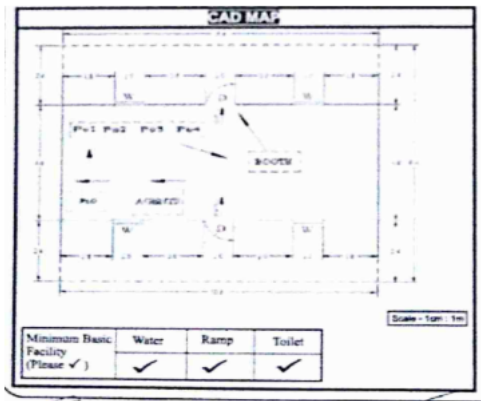

Nazri Naksha

Google Map View

Cad View