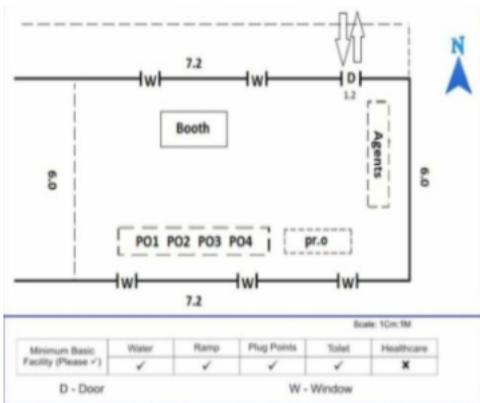

Nazri Naksha

Google Map View

Polling Station Building Front View

Polling Station Front View

Cad View

Key MAP View