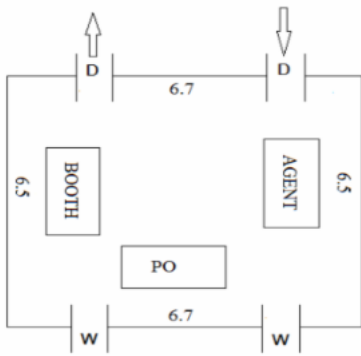

Nazri Naksha

Google Map View

Polling Station Building Front View

Polling Station Front View

Cad View

Key MAP View