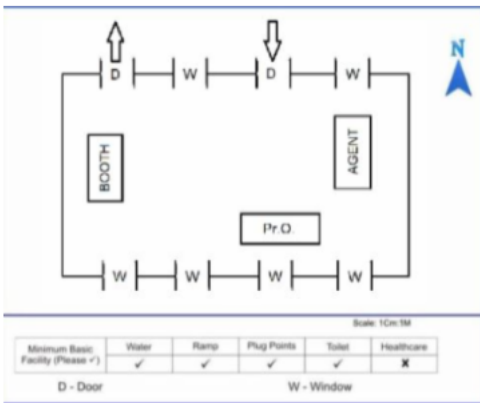

Nazri Naksha

Google Map View

Polling Station Building Front View

Polling Station Front View

Cad View

Key MAP View