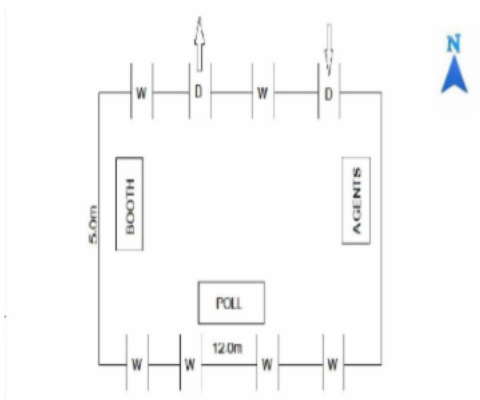

Nazri Naksha

Google Map View

Polling Station Building Front View

Polling Station Front View

Cad View

Key MAP View