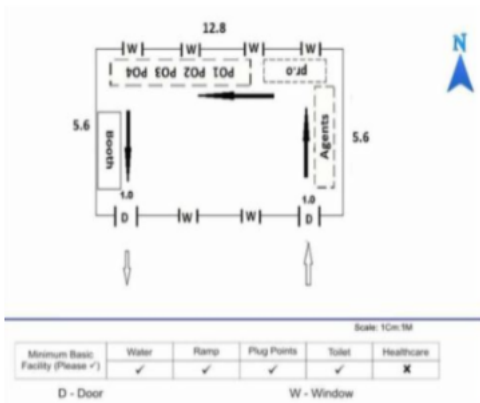

Nazri Naksha

Google Map View

Polling Station Building Front View

Polling Station Front View

Cad View

Key MAP View