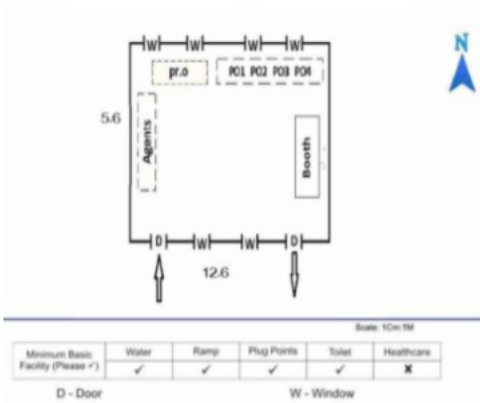

Nazri Naksha

Google Map View

Cad View