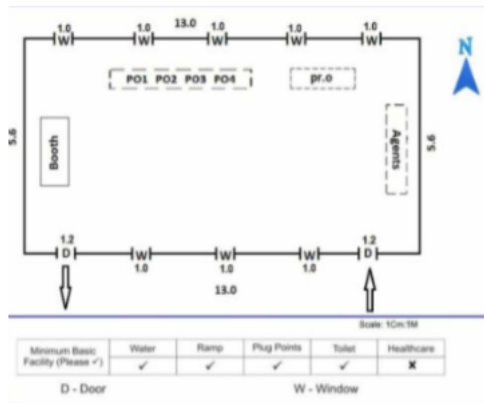

Nazri Naksha

Google Map View

Polling Station Building Front View

Polling Station Front View

Cad View

Key MAP View