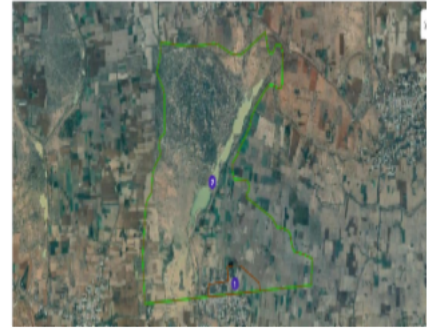

Nazri Naksha

Google Map View