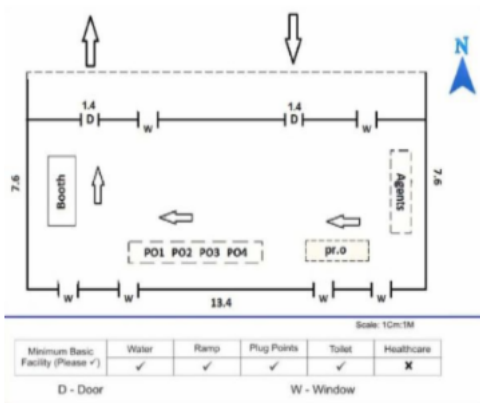

Nazri Naksha

Google Map View

Polling Station Building Front View

Polling Station Front View

Cad View

Key MAP View