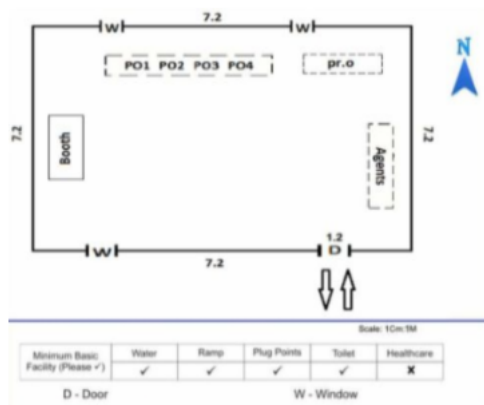

Nazri Naksha

Google Map View

Polling Station Building Front View

Polling Station Front View

Cad View

Key MAP View