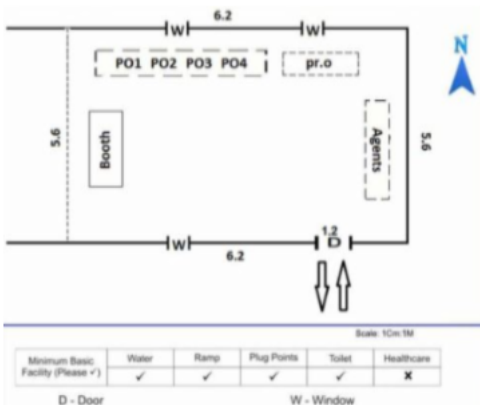

Nazri Naksha

Google Map View

Polling Station Building Front View

Polling Station Front View

Cad View

Key MAP View