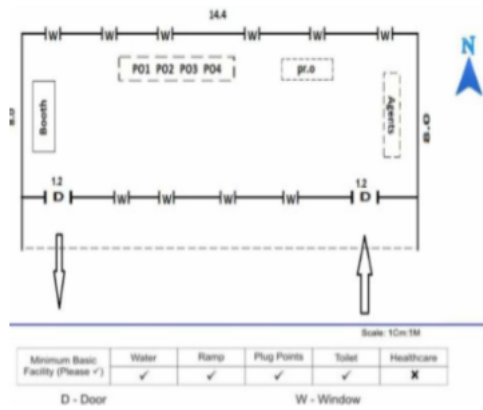

Nazri Naksha

Google Map View

Polling Station Building Front View

Polling Station Front View

Cad View

Key MAP View