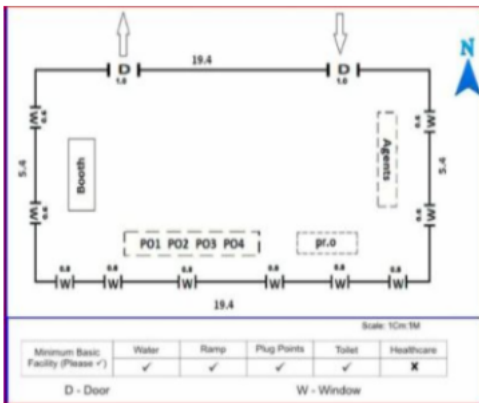

Nazri Naksha

Google Map View

Polling Station Building Front View

Polling Station Front View

Cad View

Key MAP View