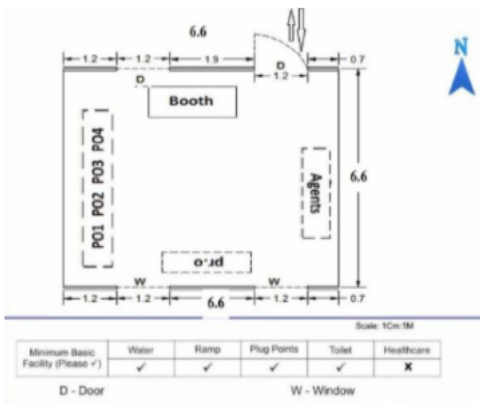

Nazri Naksha

Google Map View

Polling Station Building Front View

Polling Station Front View

Cad View

Key MAP View