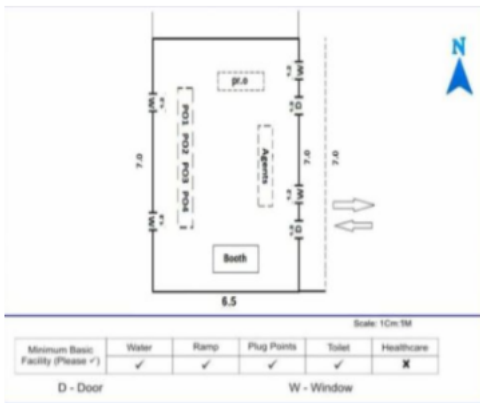

Nazri Naksha

Google Map View

Polling Station Building Front View

Polling Station Front View

Cad View

Key MAP View