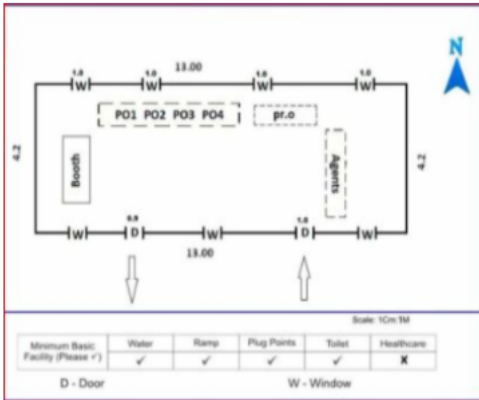

Nazri Naksha

Google Map View

Polling Station Building Front View

Polling Station Front View

Cad View

Key MAP View