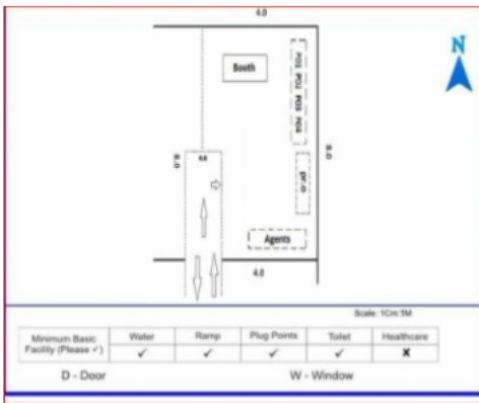

Nazri Naksha

Google Map View

Polling Station Building Front View

Polling Station Front View

Cad View

Key MAP View