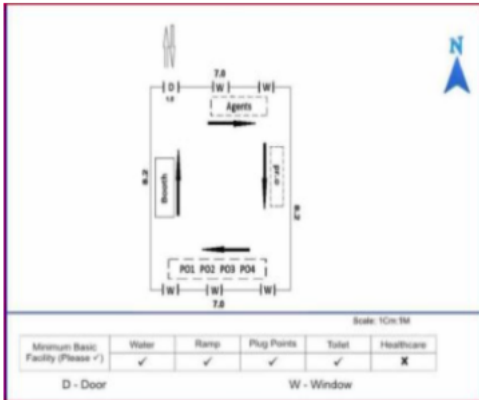

Nazri Naksha

Google Map View

Polling Station Building Front View

Polling Station Front View

Cad View

Key MAP View