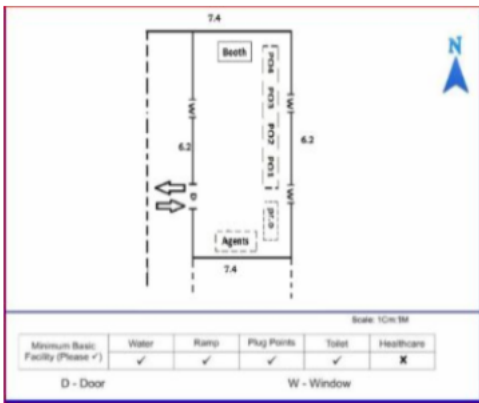

Nazri Naksha

Google Map View

Polling Station Building Front View

Polling Station Front View

Cad View

Key MAP View