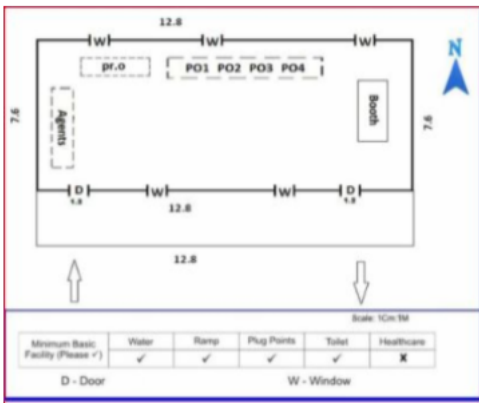

Nazri Naksha

Google Map View

Polling Station Building Front View

Polling Station Front View

Cad View

Key MAP View